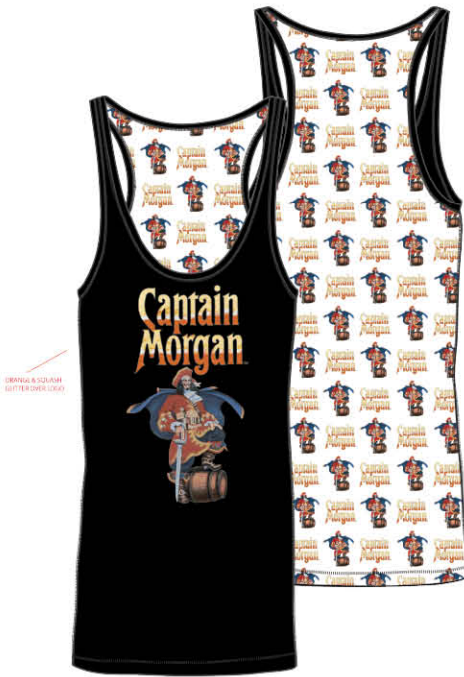

TEAM GUINNESS PINT
PANEL TEE

TEAM CORONA
PANEL TEE

BUD SUGAR
GYM SHORT

DRAWN CM
GYM SHORT

BL LOGO STACK
GYM SHORT

ML STAR STACK
GYM SHORT

GUINNESS PINT STACK
GYM SHORT

CORONA CROWN
GYM SHORT

DRAWN CAPTAIN MORGAN THIN STRAP TANK

SIMPLE MILLER LOGO THIN STRAP TANK

SIMPLE BL LOGO THIN STRAP TANK

BUD SUGAR THIN STRAP TANK

SIMPLE GUINNESS LOGO THIN STRAP TANK

SIMPLE CORONA LOGO THIN STRAP TANK

DRAWN CAPTAIN MORGAN BERMUDA