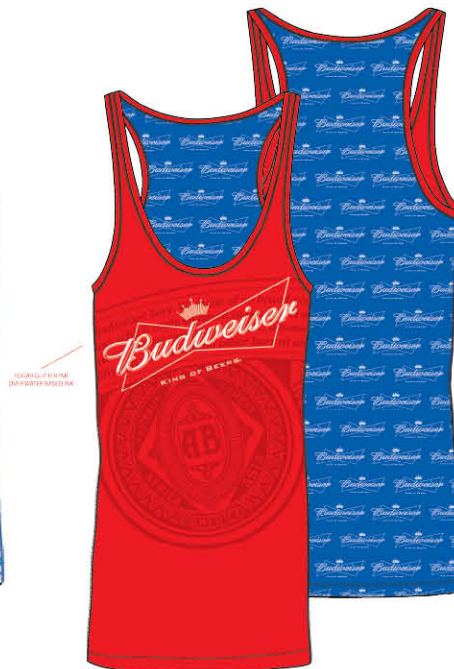

BUD SUGAR THIN STRAP TANK