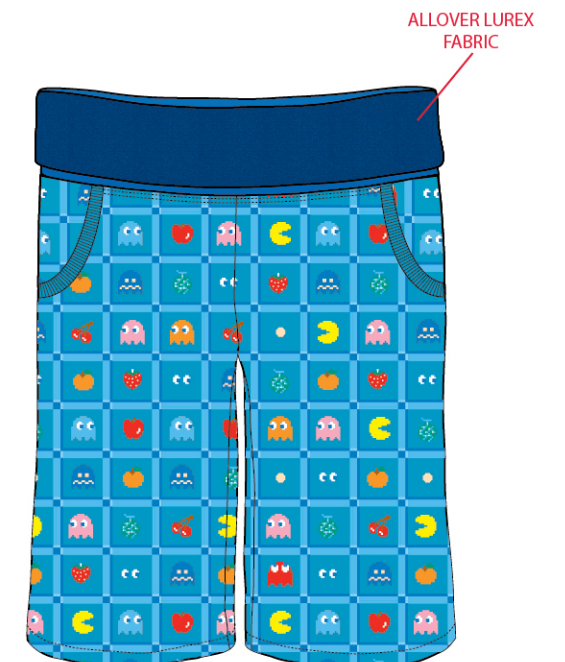

TINK CHECK ANGLES TIE BACK A-LINE TANK
BLACK

TINK LOGO STACKS ROLLOVER BERMUDA
BLACK

TOTALLY RADIKAL CHARACTER S2 2010 07-01-09

CHOMP CHOMP
BACK CROSSOVER LONG TANK

IM READY
BACK CROSSOVER LONG TANK

SUGAR GLITTER
PRINT
IN WHITE/RED
GRADIENT
BLAST ONLY

PACMAN POWER BURNOUT TEE

RED
FOIL

PACMAN FRUIT BURNOUT TEE

CHOMP CHOMP SMOCKED WAIST BOXER

PAC-MAN MAZE JAQUARD SPORT BOXER

PAC-MAN POWER ROLLOVER BERMUDA

ALLOVER LUREX
FABRIC

PAC-MAN PLAID ROLLOVER BERMUDA